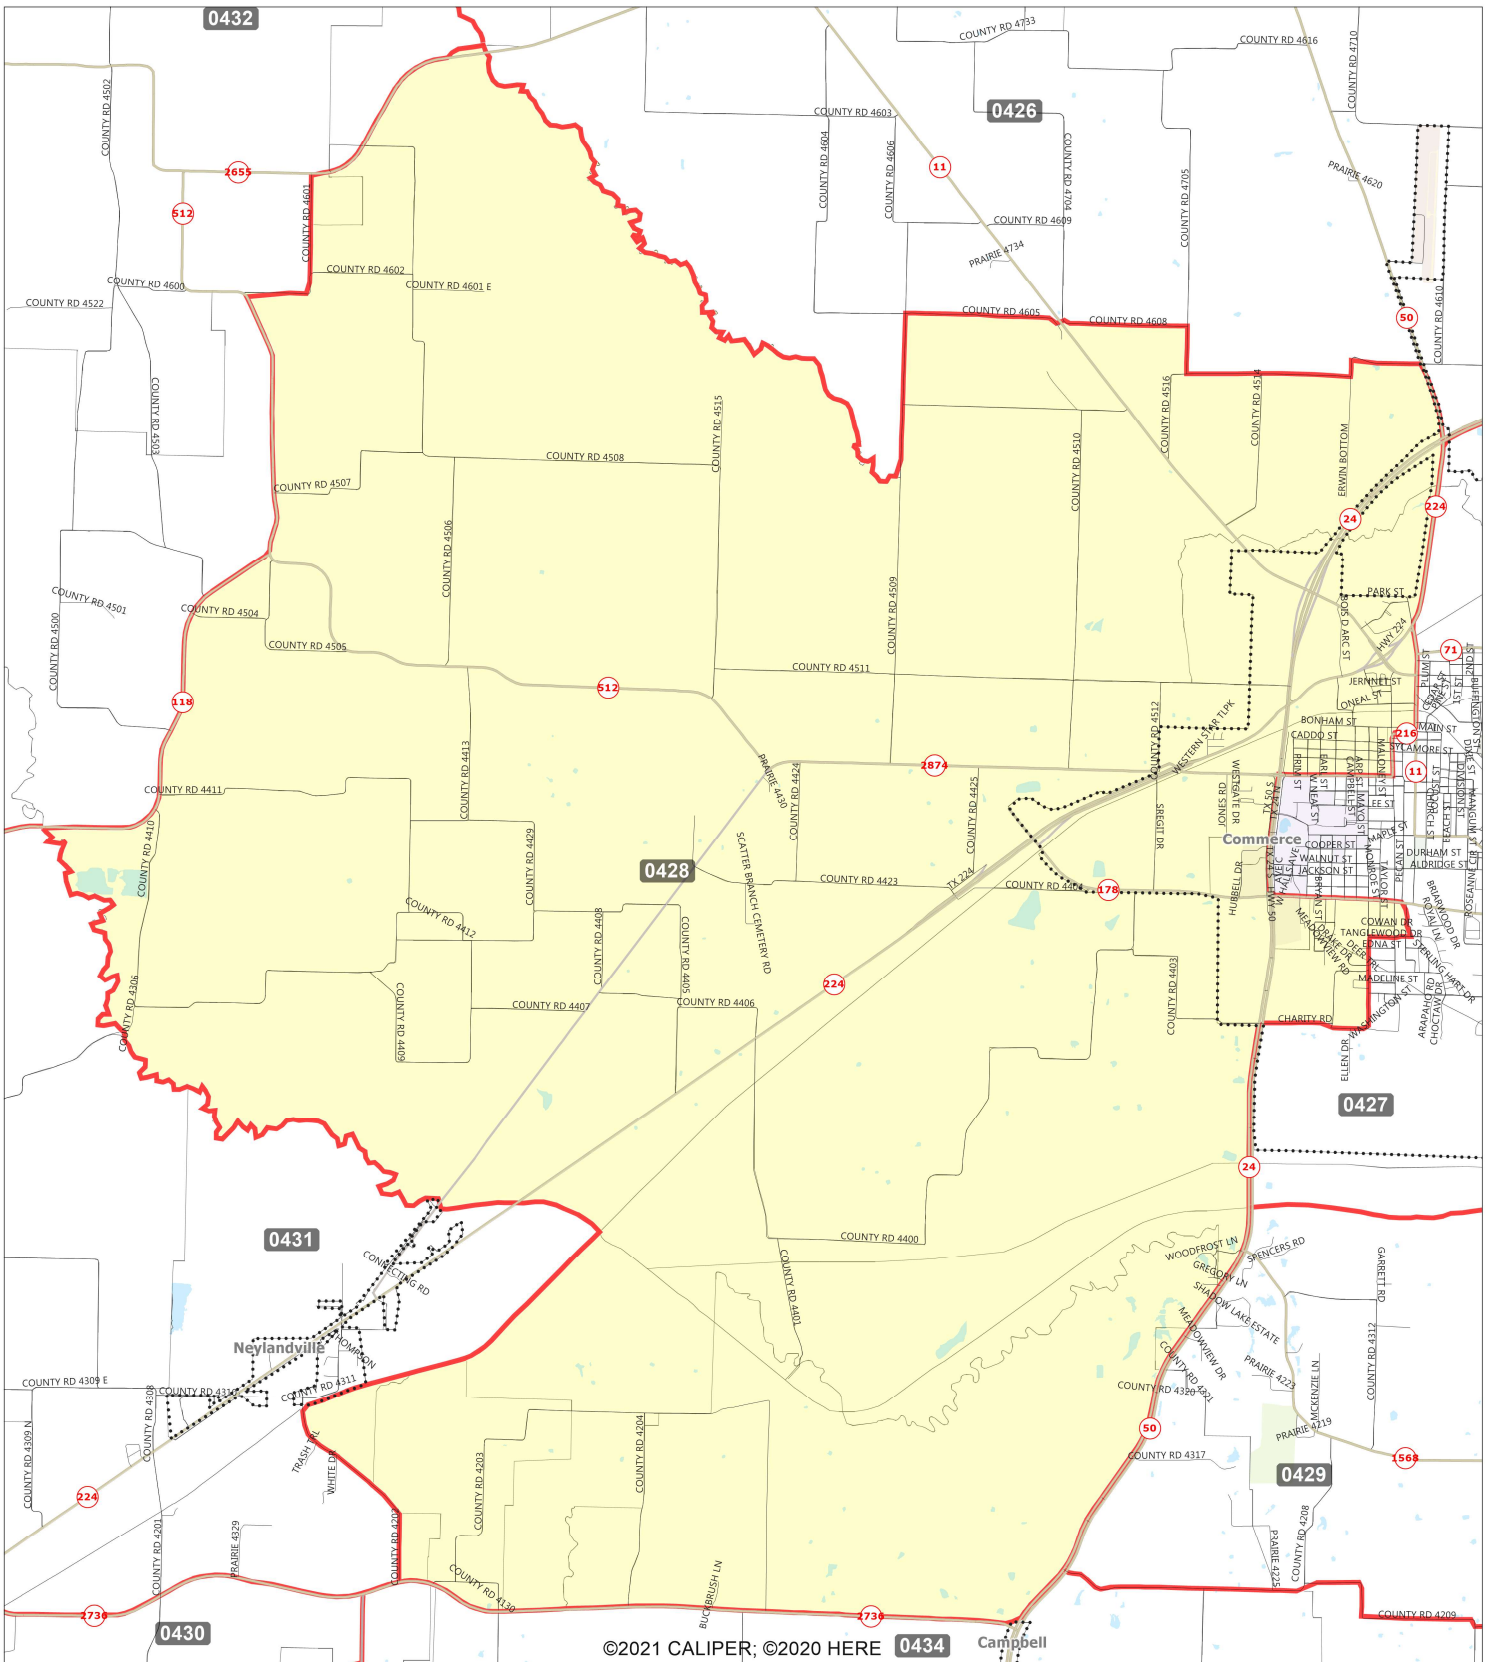

Hunt County

Commissioner Precincts

0426

Allison, Bass & Magee, LLP
Data Source: 2020 Census

©2021 CALIPER, ©2020 HERE

©2021 CALIPER, ©2020 HERE

Hunt County

Commissioner Precincts

0427

Allison, Bass & Magee, LLP
Data Source: 2020 Census

Hunt County

Commissioner Precincts

0428

Allison, Bass & Magee, LLP
Data Source: 2020 Census

©2021 CALIPER; ©2020 HERE

Hunt County