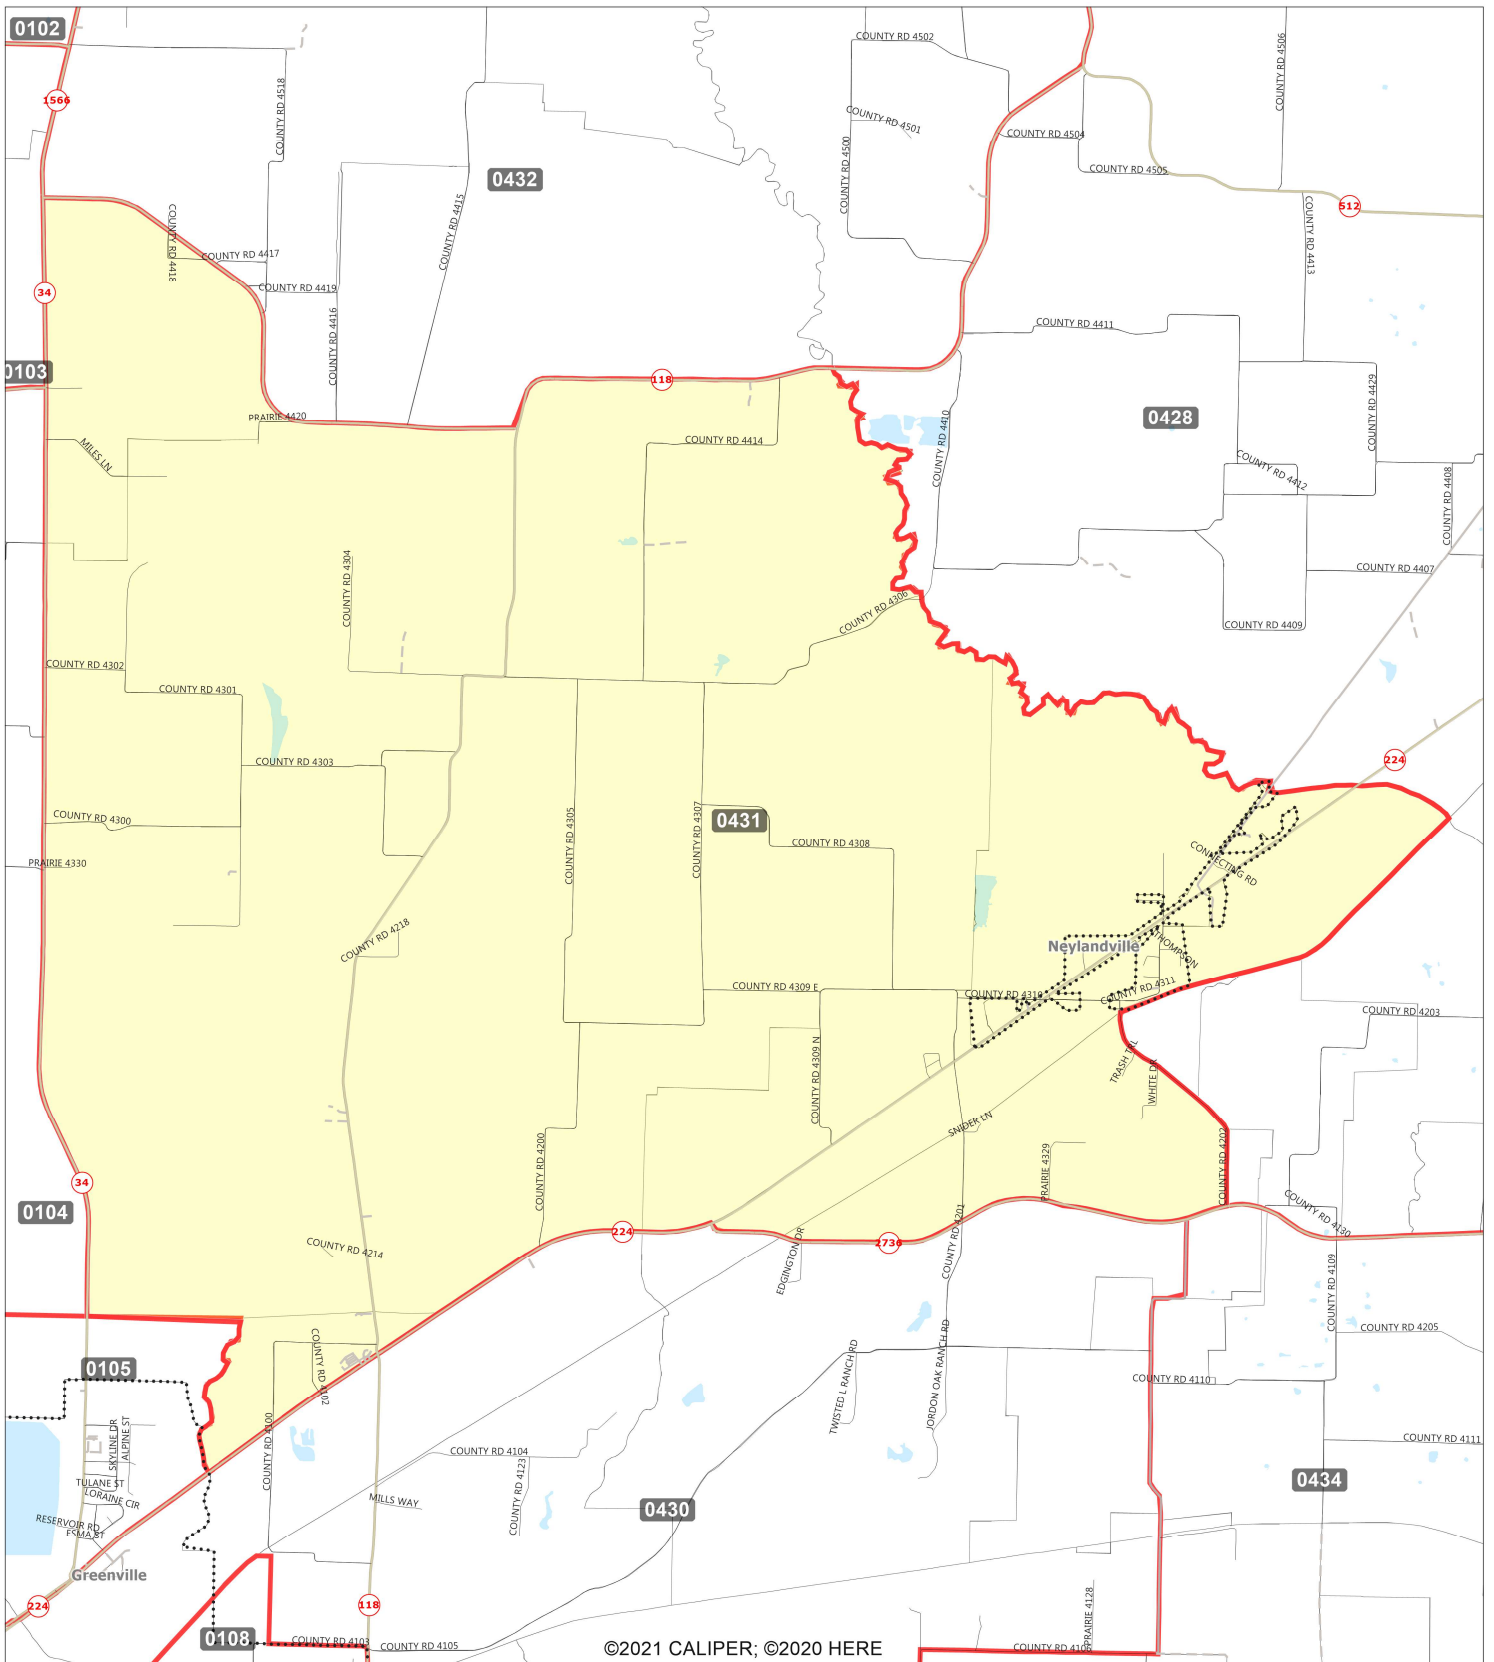

Hunt County

Commissioner Precincts

0431

Allison, Bass & Magee, LLP
Data Source: 2020 Census